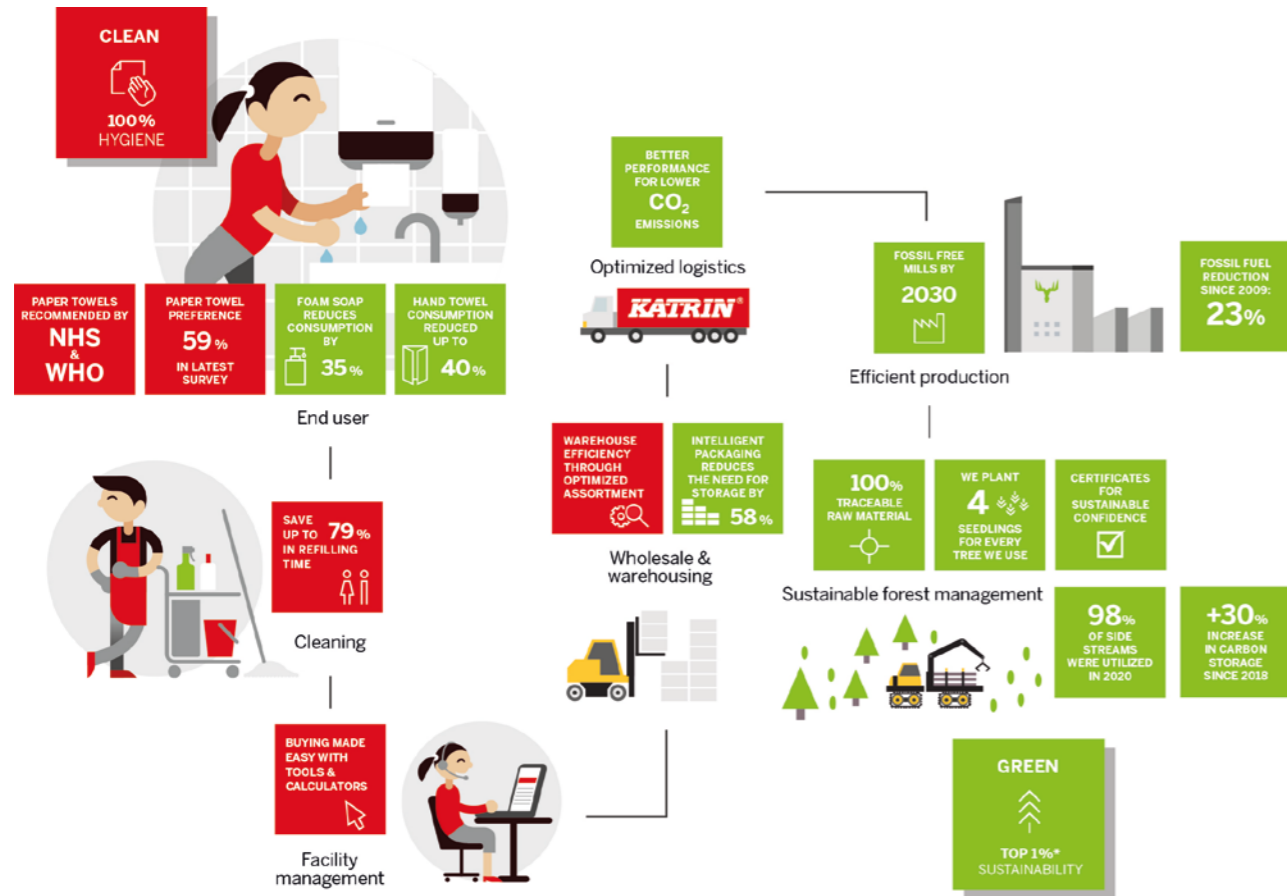

KATRIN WASHROOM SYSTEMS ARE 'CLEAN & GREEN'

WHEN YOU CHOOSE KATRIN, YOU KNOW YOU ARE MAKING A WISE CHOICE

In order to make everyday life healthier, simpler and kinder to the environment, Katrin ensure that their washroom solutions are hygienic, easy to use and sustainable. Please contact us for more information.