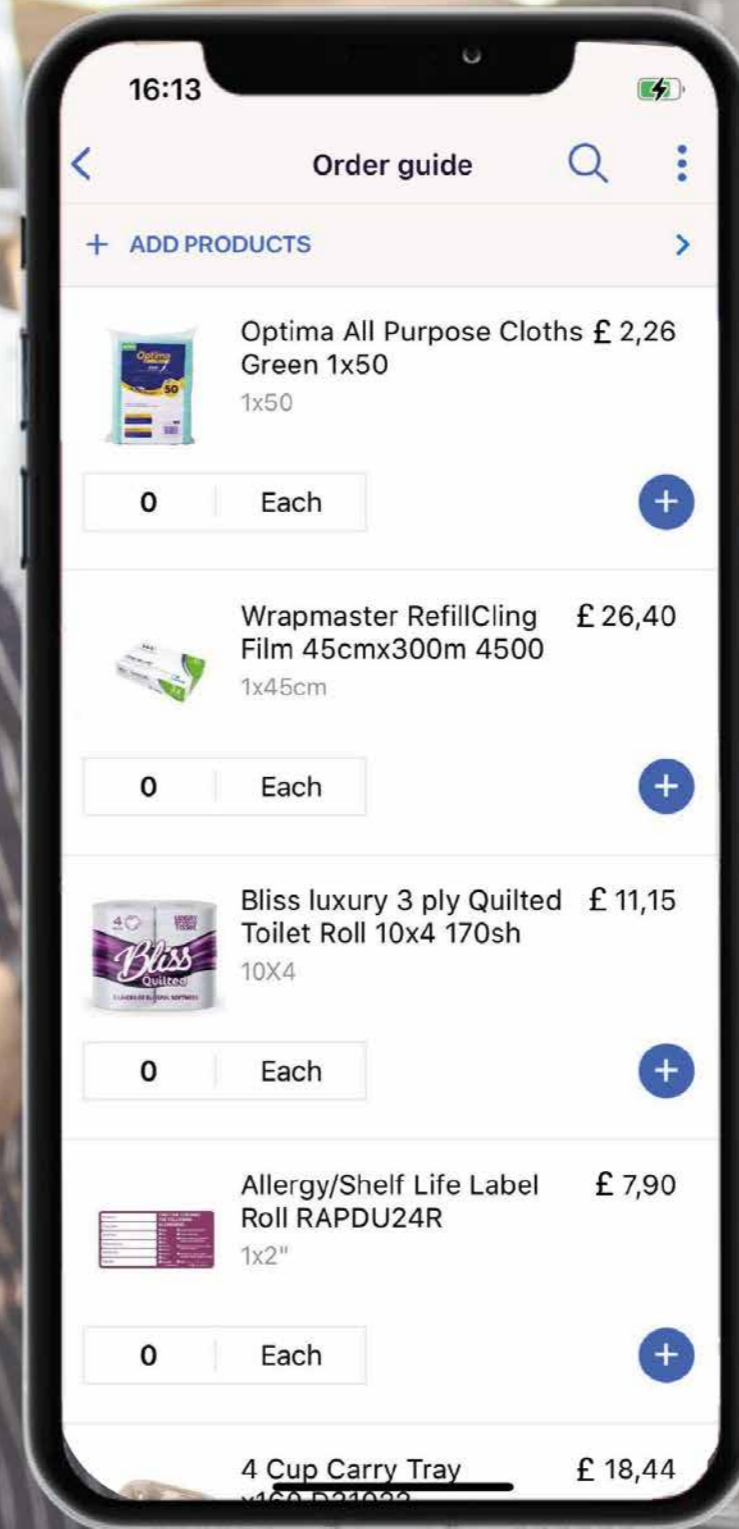

CHOCO

ORDERING MADE EASY

- ✓ SHOP ANYTIME, ANYWHERE
- ✓ JOIN HUNDREDS OF SATISFIED CUSTOMERS
- ✓ ORDER BY MIDNIGHT FOR NEXT DAY DELIVERY
- ✓ EXPLORE OUR FULL PRODUCT CATALOGUE
- ✓ BE THE FIRST ONE TO KNOW ABOUT NEW PRODUCTS

DOWNLOAD FOR FREE

THREE EASY STEPS TO START ORDERING WITH CHOCO

- 1 Scan the QR code and install the app
- 2 Register and log in
- 3 We'll deliver your personalised order guide within 24 hours!

CHOCO